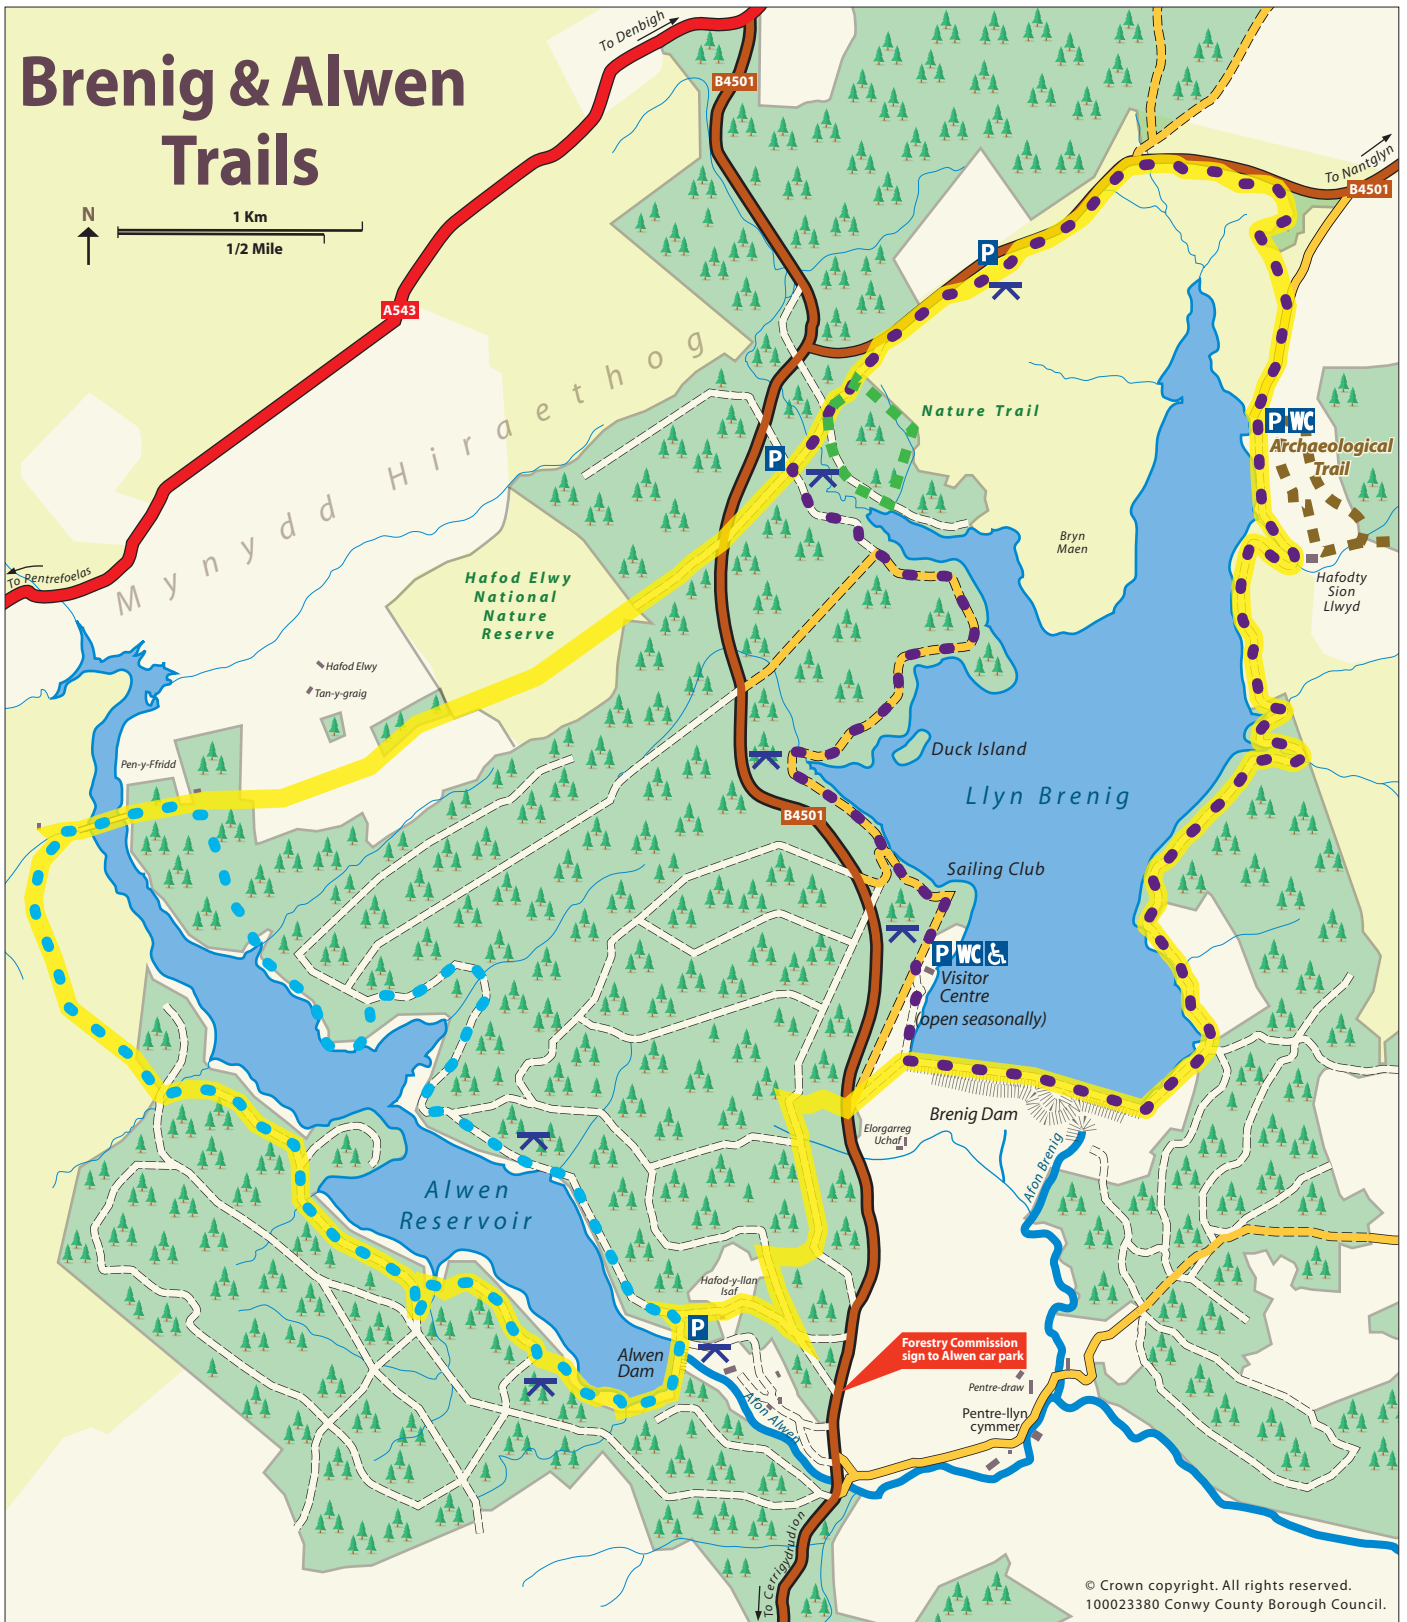

# Brenig & Alwen Trails

© Crown copyright. All rights reserved.  
100023380 Conwy County Borough Council.

## Key:

- Alwen Trail (7 miles / 11.5km)
- Brenig Trail (9.5 miles / 15km)
- Two Lakes Trail (14 miles / 22.5km)
- Nature Trail
- Archaeological Trail
- Open Access Land
- Coniferous forest

- Parking
- Picnic Area
- Toilet
- Disabled Facilities

**hiraethog**